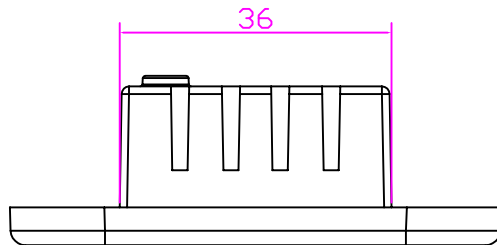

Technical specifications:
Output voltage:
USB: 5V/2.4A
Output power: 12w
Dimensions: 65*41*21mm

CARCLEVER®