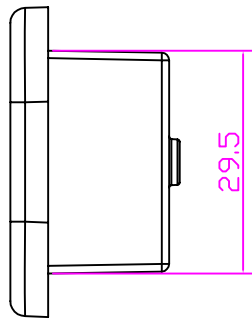

Technical specifications:
Output voltage:
USB: 5V/2.4A
Output power: 12w
Dimensions: 65*41*21mm

CARCLEVER®