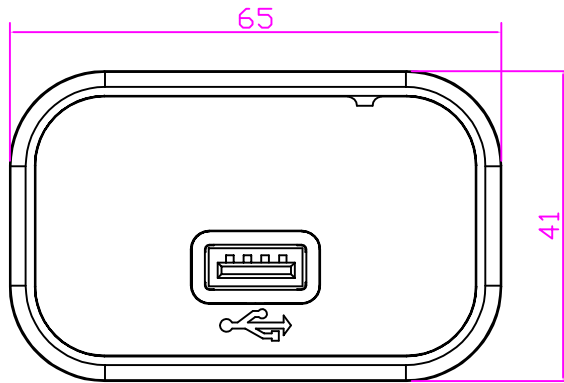

Technical specifications:
Output voltage:
USB: 5V/2.4A
Output power: 12w
Dimensions: 65*41*21mm

CARCLEVER®