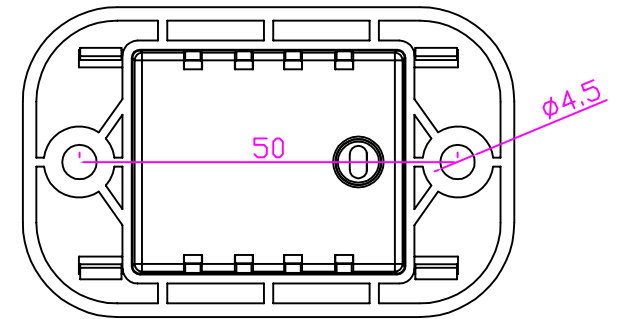

Technical specifications:
Output voltage:
USB: 5V/2.4A
Output power: 12w
Dimensions: 65*41*21mm

CARCLEVER®